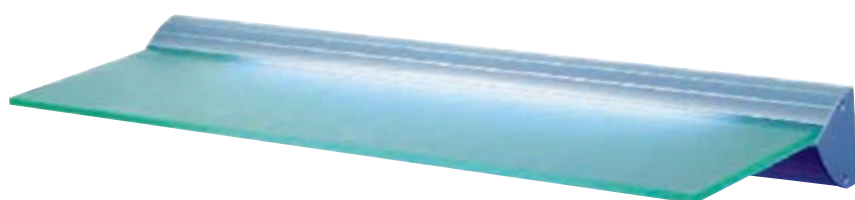

MISS

Power	230V
Cable	1,70 mt
Lamp	Fluorescent T5
Light	6400°K
Material	Aluminium
IP Rating	IP 20

T5	L
8W	450mm
8W	500mm
13W	600mm
13W	900mm
21W	1200mm