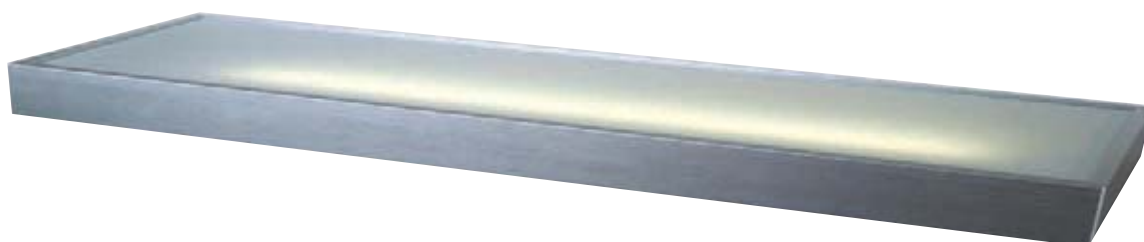

## MIA H50

Optional

**IA**

Inserto angolare  
Insert corner

silver  
multi  
channel

Mensola illuminante con interruttore incorporato  
Illuminated shelf with incorporate switch

T5	L	H
8W	450mm	50mm
13W	600mm	50mm
21W	900mm	50mm
28W	1200mm	50mm

## MIA H35

Mensola illuminante con interruttore incorporato  
Illuminated shelf with incorporate switch

silver  
matt  
chrome

T5	L	H
8W	450mm	35mm
13W	600mm	35mm
21W	900mm	35mm
28W	1200mm	35mm

Power	230V
Cable	1,60 mt
Lamp	Fluorescent T5
Light	6400°K
Material	Aluminium
IP Rating	IP 20