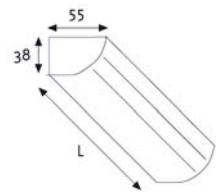

MAGIC CUCINA

Lampada sottopensile o da parete protetta contro gli spruzzi d'acqua
Wall light fitting protected against spray of water

EASY FIX

Con interruttore
Switched

fissaggio con viti
mounting by screws

T5	L
8W	420mm
8W	450mm
8W	600mm
13W	650mm
13W	900mm
21W	950mm
21W	1200mm

silver
mat
chrome

Power	230V
Cable	150cm
Lamp	Fluorescent T5
Light	6400°K
Material	Aluminium
IP Rating	IP 44

MAGIC CASSETTO

Lampada per cassetti protetta contro la caduta di gocce d'acqua
Drawer light fitting protected against dripping water

fissaggio con viti
mounting by screws

EASY FIX

Con pulsante
With push button

optional: SL

silver
mat
chrome

T5	L
6W	410mm
6W	460mm
8W	560mm
13W	860mm
21W	1160mm

Power	230V
Cable	150cm
Lamp	Fluorescent T5
Light	6400°K
Material	Aluminium
IP Rating	IP 41

Supporto laterale
Side support