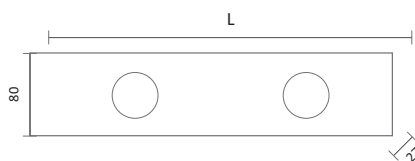

Specification

Power	230V	
Brightness	60 Lm	120°
Lamp	SMD led	
Cable	150 cm + plug 230V	
Connection	Series ☐	Parallel ☒
Material	Metal	
IP Rating	IP 20	

W	L: mm	Downlight
20	380	1
40	600	2
60	900	3
80	1200	4

Finish	
☐ silver silver	☐ bianco warm
Led colours	
☐ bianco white	☐ bianco caldo warm white

230V!

Led driver built-in
Converter integrato