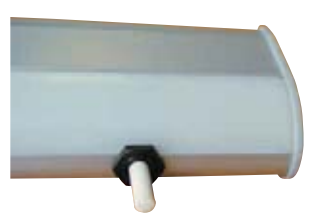

# MAGIC CASSETTO

Lampada per cassetti protetta contro la caduta di gocce d'acqua  
Drawer light fitting protected against dripping water

fissaggio con viti  
mounting by screws

**EASY FIX**

Con pulsante  
With push button

optional: SL

silver  
mat  
chrome

T5	L
6W	410mm
6W	460mm
8W	560mm
13W	860mm
21W	1160mm

Power	230V
Cable	150cm
Lamp	Fluorescent T5
Light	6400°K
Material	Aluminium
IP Rating	IP 41

Supporto laterale  
Side support