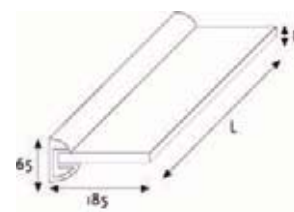

Arredamento

MISS LED

Mensola in cristallo illuminante con interruttore
Illuminated cristal shelf (switched)

Specification	
Power	230V
Brightness	100 Lm
Lamp	SMD led 0,1W
Cable	150 cm + plug 230V
Connection	Series ☐ Parallel ☒
Material	Metal
IP Rating	IP 20
Fissaggio a muro | Wall fixing	

W	L: mm
1,8	300
2,7	450
3	500
3,6	600
5,4	900
7,2	1200

Finish	
☐	silver silver

Led colours			
☐	bianco white	☐	rosso red
☐	bianco caldo warm white	☐	ambra amber
☐	blu blue	☐	verde green
☐	RGB		

230V! Led driver built-in
Converter integrato

MISS

Power	230V
Cable	1,70 mt
Lamp	Fluorescent T5
Light	6400°K
Material	Aluminium
IP Rating	IP 20

T5	L
8W	450mm
8W	500mm
13W	600mm
13W	900mm
21W	1200mm