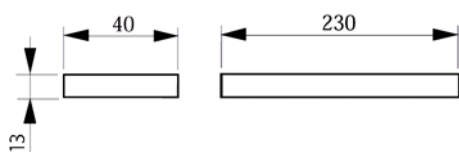

## POWER LED KITCHEN LIGHT

Lampada sottopensile o interno mobili  
Wall or cabinet light fitting

Power	1,5 W 12V
Brightness	90 Lm 100°
Cable	AMP 150 cm
Lamp	High power 1,5W LED
Material	Metal
IP Rating	IP 20