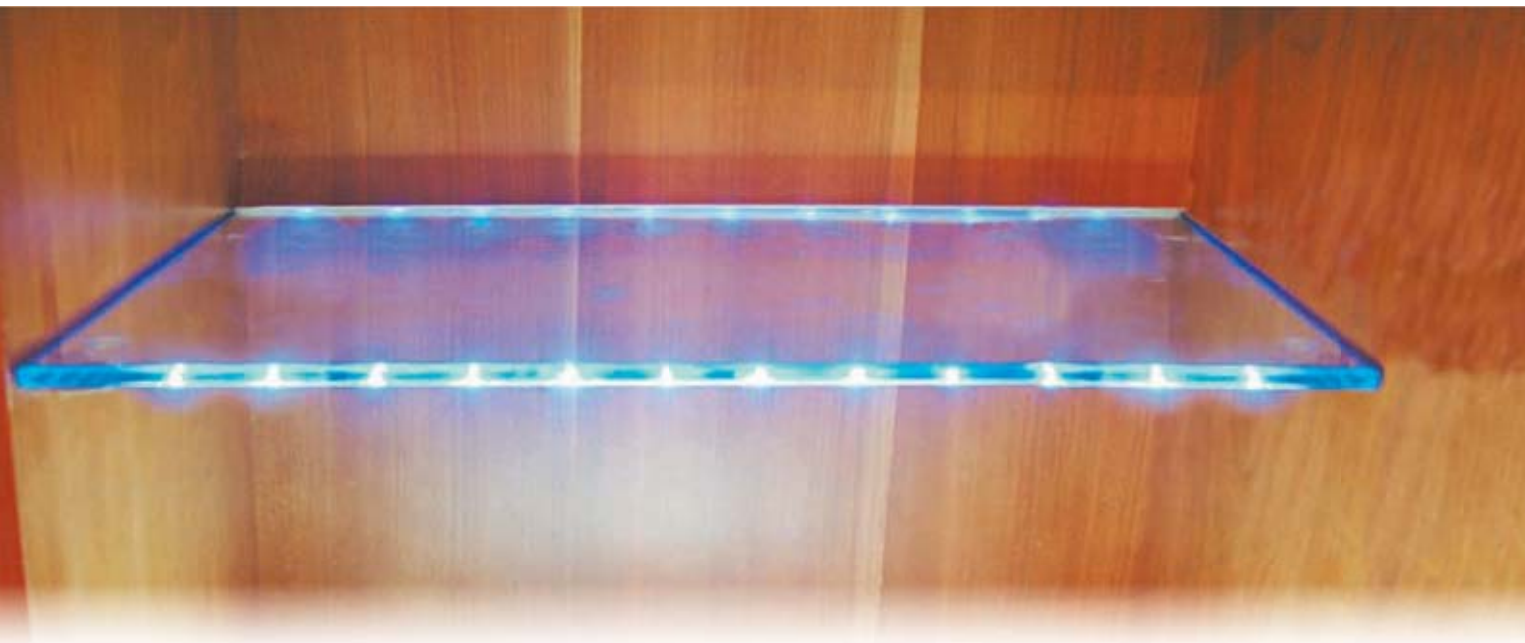

## MISS LED

Mensola in cristallo illuminante con interruttore  
Illuminated cristal shelf (switched)

Specification	
Power	230V
Brightness	100 Lm
Lamp	SMD led 0,1W
Cable	150 cm + plug 230V
Connection	Series <input type="checkbox"/> Parallel <input checked="" type="checkbox"/>
Material	Metal
IP Rating	IP 20
Fissaggio a muro   Wall fixing	

## MISS

Mensola in cristallo illuminante con interruttore incorporato  
Illuminated cristal shelf with incorporate switch

Power	230V
Cable	1,70 mt
Lamp	Fluorescent T5
Light	6400°K
Material	Aluminium
IP Rating	IP 20

## LED LINE

Applicazione led per ripiani in cristallo  
Leds application for glass shelf

Specification	
Power	12 V
Brightness	100 Lm
Lamp	SMD led 0,1W
Cable	150 cm + plug 230V
Connection	Series <input type="checkbox"/> Parallel <input checked="" type="checkbox"/>
Material	Metal
IP Rating	IP 20
Fissaggio con biadesivo   Fixing tape	