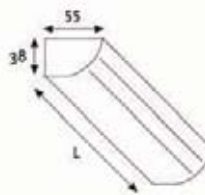

Specification

Power	230V	
Brightness	100 Lm	90°
Lamp	SMD led 0,1W	
Cable	150 cm + plug 230V	
Connection	Series ☐	Parallel ☒
Material	Metal	
IP Rating	IP 44