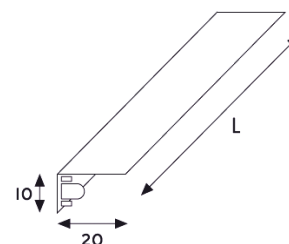

Converter e cablaggio incluso nel SET
Inclusive converter and cable