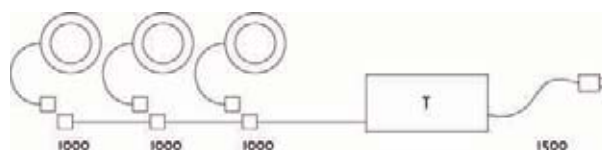

SET/F

Set 3 faretto alogeni
3 halogen set downlight