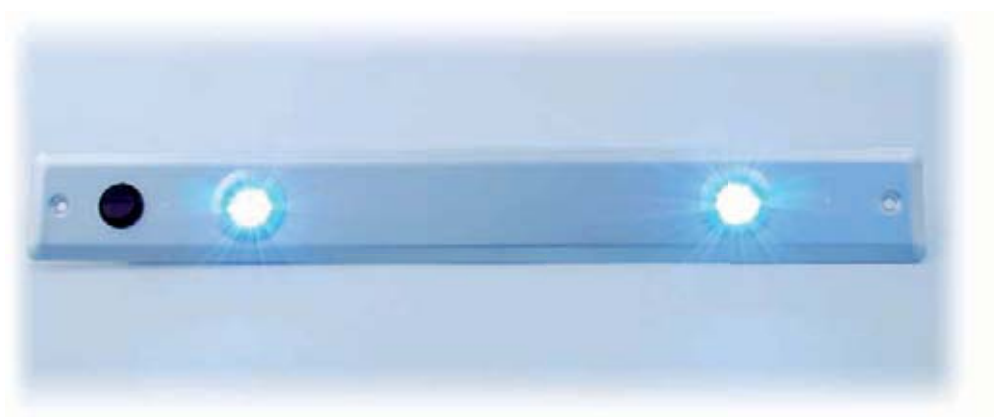

LED INCASSO

Plafoniera incasso
Recessed light fitting

Con interruttore
Switched

Specification	
Power	2W 350mA
Brightness	100 Lm 120°
Lamp	High power 2x1W LED
Cable	150 cm + connector AMP
Cut hole	Dia 30 mm x 10 mm prof./deep
Connection	Series ☐ Parallel ☒
Material	Metal
IP Rating	IP 20

Finish	
☐	silver silver

Led colours	
☐	bianco white
☐	bianco caldo warm white

Converter esterno incluso
Inclusive external led driver

Set LS10 6Wx1