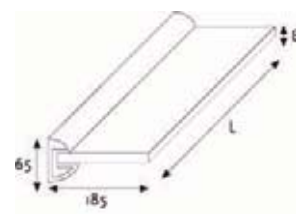

Arredamento

MISS LED

Mensola in cristallo illuminante con interruttore
Illuminated cristal shelf (switched)