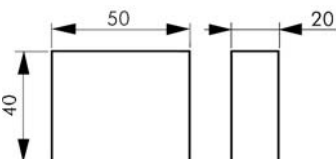

Arredamento

UP-DOWN LED

Finish	
☐	silver silver

Led colours			
☐	bianco white	☐	bianco caldo warm white

Power	12V 1,5 W
Lamp	High power 1,5w led
Cable	1,5m AMP
Material	Metal
Brightness	90 Lm 30°
IP Rating	IP 20
Illuminazione verso l'alto e il basso Lighting system towards up and down	

Lampada led da parete
Wall led light fitting

To be used only together "SET LS10" or appropriate led driver 12V (Lampo Code "LS10")
Da utilizzare in abbinamento a "SET LS10" o converter appropriato 12V (Lampo code "LS10")

LED BATTERIA MAGNETICO

Lampada con 4 led orientabili a batteria
Battery lamp with 4 adjustable LED lamps

Power	Battery AAA 0,24W
Lamp	4 led
Material	Plastic
IP Rating	IP 20
Brightness	20 Lm 100°
Interruttore magnetico senza contatto Non-contact magnetic switch	
Interruttore on-off Switch on - off	
Spegnimento automatico in 5 minuti Automatic shut-off in 5 minutes	
Indicatore batteria scarica Low battery power indicator	

LED BATTERIA

Lampada con 4 led orientabili a batteria
Battery lamp with 4 adjustable LED lamps

Power	Battery AAA 0,24 W
Lamp	4 led
Material	Plastic
IP Rating	IP 20
Brighness	20 Lm 100°
Interruttore e ammortizzatore incorporati Built-in damper and switch	
Spegnimento automatico in 5 minuti Automatic shut-off in 5 minutes	
Indicatore batteria scarica Low battery power indicator