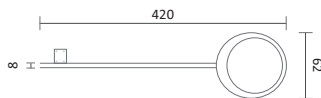

BED HEAD TOUCH LED

Specification

Power	12V 1,45W	
Brightness	38 Lm	90°
Lamp	SMD led	
Cable	150 cm + connector AMP	
Connection	Series ☐	Parallel ☒
Material	Metal	
IP Rating	IP 20