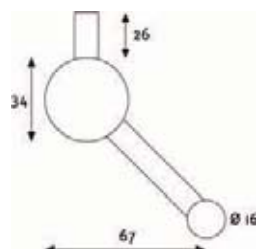

TUBOLAR KR

Power	230V
Cable	1,5mt + plug
Lamp	Fluo
Material	Metal
IP Rating	IP 20

Mod.	Art.	W a t t	L
KR45	100200	20W alog.	450mm
KR60	100201	8W fluo.	600mm
KR90	100202	13W fluo.	900mm
KR120	100203	21W fluo.	1200mm

Sottopensile per cucine con binario integrato profilo in alluminio
Kitchen light with integrated rail-system made from aluminium profile