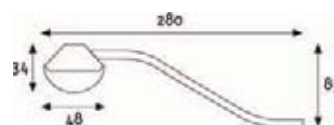

Power	12V
Cable	1,5mt with AMP
Con trasformatore esterno incluso Inclusive external transformer	
Lamp	Halogen g4
Material	Metal
IP Rating	IP 20

Mod.	Art.	W a t t	L
HA20	30033	1x20W	200mm
HA35	30030	2x20W	350mm
HA80	30032	3x20W	800mm