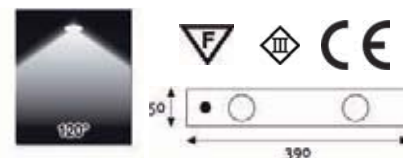

## LED INCASSO

Plafoniera incasso  
Recessed light fitting

Con interruttore  
Switched

Specification	
Power	2W 350mA
Brightness	100 Lm 120°
Lamp	High power 2x1W LED
Cable	150 cm + connector AMP
Cut hole	Dia 30 mm x 10 mm prof./deep
Connection	Series <input type="checkbox"/> Parallel <input checked="" type="checkbox"/>
Material	Metal
IP Rating	IP 20