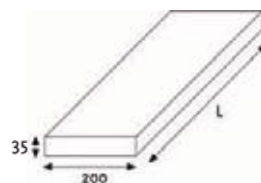

LED	L	H
5,7W	450mm	35mm
6,6W	600mm	35mm
8,4W	900mm	35mm
10,2W	1200mm	35mm

Power	230V
Cable	1,80 mt
Lamp	SMD LED
Light	6400°K
Material	Aluminium
IP Rating	IP 20