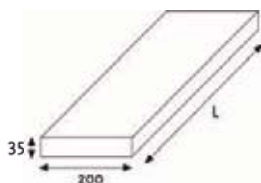

## MIA H35

Mensola illuminante con interruttore incorporato  
Illuminated shelf with incorporate switch

silver  
matt  
chrome

T5	L	H
8W	450mm	35mm
13W	600mm	35mm
21W	900mm	35mm
28W	1200mm	35mm

Power	230V
Cable	1,60 mt
Lamp	Fluorescent T5
Light	6400°K
Material	Aluminium
IP Rating	IP 20