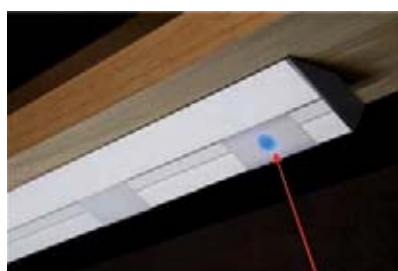

TOUCH-DIMM

Led luce blu a lampada spenta
Blue led when light is off

Watt	L: mm
2 x 1,5	450
2 x 1,5	600
3 x 1,5	900

Power	12V
Brightness	90 Lm 100°
Cable	AMP 150 cm
Lamp	High power 1,5W LED
Material	Metal
IP Rating	IP 20

Finish

silver
silver

Led colours

bianco
white

bianco caldo
warm white