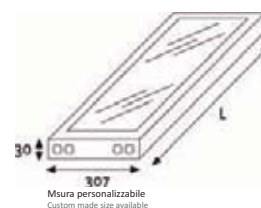

Posizione spinotti di fissaggio personalizzabile
Custom made dowels position available