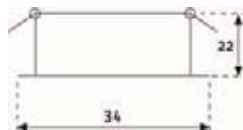

MINIOR

Faretto alogeno orientabile
Adjustable halogen downlight

Power	20W	12V
Cut hole		45 mm
Cable	140 mm	
Lamp	Halogen	G4
Material	Metal	
IP Rating	IP 20	

TNX

Faretto alogeno
Halogen downlight

fissaggio con viti
mounting by screws

Power	20W	12V
Optional	Interruttore integrato Recessed integrated switch	
Cable	140 mm	AMP
Lamp	Halogen	
Material	Metal	
IP Rating	IP 20	

PUNTO

Faretto alogeno
Halogen downlight

Power	10-20W	12V
Cut hole		27 mm
Cable	140 mm	
Lamp	Halogen	G4
Material	Metal	
IP Rating	IP 20