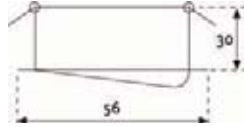

MINIOR

Faretto alogeno orientabile
Adjustable halogen downlight

Power	20W	12V
Cut hole		45 mm
Cable	140 mm	
Lamp	Halogen	G4
Material	Metal	
IP Rating	IP 20	

TNX

Faretto alogeno
Halogen downlight

fissaggio con viti
mounting by screws

Power	20W	12V
Optional	Interruttore integrato Recessed integrated switch	
Cable	140 mm	AMP
Lamp	Halogen	
Material	Metal	
IP Rating	IP 20	

PUNTO

Faretto alogeno
Halogen downlight

Power	10-20W	12V
Cut hole		27 mm
Cable	140 mm	
Lamp	Halogen	G4
Material	Metal	
IP Rating	IP 20