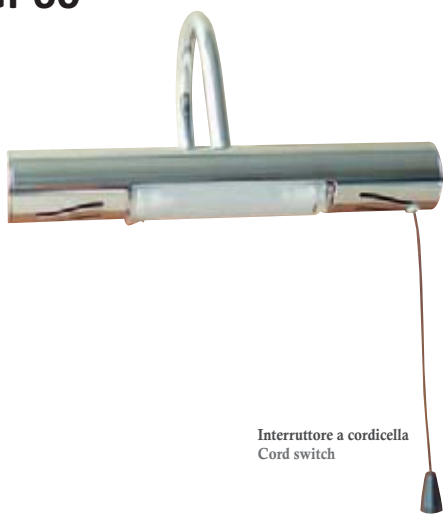

## NEW CIGNO

Applique alogena dicroica con snodo  
Applique for dichroic lamp with articulated joint

fissaggio con viti  
mounting by screws

Power	12V MAX 20W
Cable	140 mm
Lamp	Halogen G5,3
Material	Metal
IP Rating	IP 20

## SLALOM

Applique alogena dicroica con snodo  
Applique for dichroic lamp with articulated joint

fissaggio con viti  
mounting by screws

Power	12V MAX 20W
Cable	140 mm
Lamp	Halogen G5,3
Material	Metal
IP Rating	IP 20

# GP60

Interruttore a cordicella  
Cord switch

## Applique alogena Halogen light fitting

fissaggio con viti  
mounting by screws 

Power	60W 230V
Cable	140 mm
Lamp	Halogen R7S
Material	Metal
IP Rating	IP 20