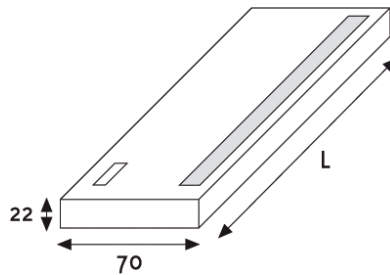

MINIFLUO

Plafoniera per lampade fluorescenti
Halogen light fitting for fluorescent lamp

Collegabile in continuo MAX 100W
It can be linked together 100W MAX

Accessori inclusi nel set:
Accessories included in the set

180cm

Power	8W - 13W 230V
Light	6400°K Standard
	3000°K Optional
Lamp	Fluorescent T5
Material	Thermoplastic
IP Rating	IP 20

Watt	L	Imballo
8W	350mm	20 pz
13W	552mm	20 pz