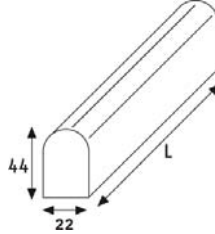

PT5

Plafoniera per lampade fluorescenti
Light fitting for fluorescent lamp

Collegabile in continuo MAX 100W
It can be linked together 100W MAX

Accessori inclusi nel set:
Accessories included in the set