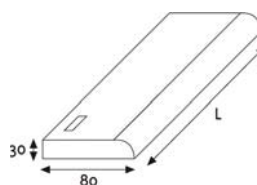

Power	8W - 13W 230V
Cable	1800 mm
Lamp	Fluorescent T5
Material	Metal
IP Rating	IP 20

Watt	L
8W	340mm
13W	570mm

L8/P con presa 230V
L13/P with socket 230V