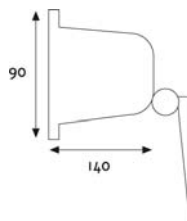

SPG

Proiettore con picchetto Spot light with bracket

Power	50W 230V
Cable	280cm
Lamp	Halogen G5,3
Material	Thermoplastic
IP Rating	IP 66