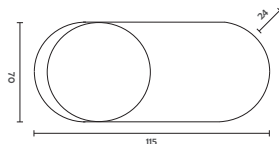

ALO SWITCH

Faretto con interruttore
Switched surface mounting downlight

Specification

Power	20W 12V
Lamp	Halogen G4
Cable	2 mt + connector AMP
Material	Thermoplastic
IP Rating	IP 20