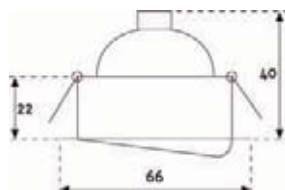

DIK OR35

Faretto alogeno dicroico da incasso orientabile

Recessed adjustable downlight for dichroic lamp