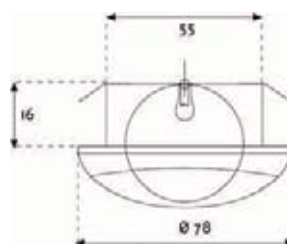

F20MN

Faretto alogeno
Halogen downlight

Power	20W 12V
Cut hole	60 mm
Cable	140 mm
Lamp	Halogen G4
Material	Metal
IP Rating	IP 20