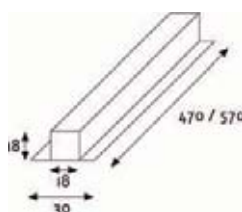

Watt	L
11W	470mm
13W	570mm

Power	11W - 13W
Cable	1800 mm
Lamp	Fluorescent T2
Material	Metal
IP Rating	IP 20