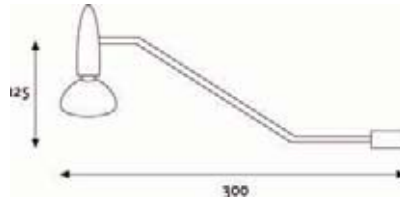

CIGNO

Applique alogena dicroica con snodo
Applique for dichroic lamp with articulated joint

fissaggio con viti
mounting by screws

Power	12V MAX 20W
Cable	140 mm
Lamp	Halogen G5,3
Material	Metal
IP Rating	IP 20