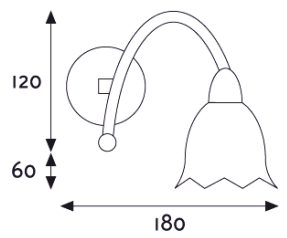

colori vetro
glass colours ☐ ghiaccio
frost

Power	40W 230V
Cable	140 mm
Lamp	(No lamp) E14
Material	Metal
IP Rating	IP 20