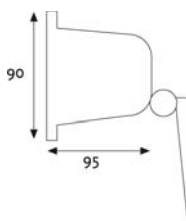

SUB

Proiettore con picchetto subaqueo Underwater spot light with bracket

Power	50W 12V
Cable	280cm + 280cm
Lamp	Halogen G5,3
Material	Thermoplastic
IP Rating	IP 68

Trasformatore esterno (non subaqueo)
External transformer (not underwater)