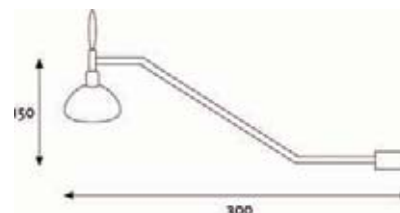

SLALOM

Applique alogena dicroica con snodo
Applique for dichroic lamp with articulated joint

fissaggio con viti
mounting by screws

Power	12V MAX 20W
Cable	140 mm
Lamp	Halogen G5,3
Material	Metal
IP Rating	IP 20