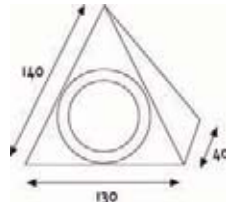

fissaggio con viti
mounting by screws

Power	20W	12V
Optional	Interruttore integrato Recessed integrated switch	
Cable	140 mm	AMP
Lamp	Halogen	
Material	Metal	
IP Rating	IP 20