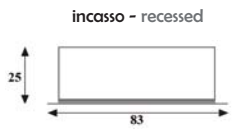

GP60

Applique alogena Halogen light fitting

fissaggio con viti
mounting by screws

Power	60W 230V
Cable	140 mm
Lamp	Halogen R7S
Material	Metal
IP Rating	IP 20

BRANT

Applique (base fissaggio a muro) Light fitting (fixing wall base)

fissaggio con viti
mounting by screws

colori vetro
glass colours ☐ ghiaccio
frost

Power	40W 230V
Cable	140 mm
Lamp	(No lamp) E14
Material	Metal
IP Rating	IP 20

fissaggio con viti
mounting by screws

FS7-SU

FS7-SI

FS7-IN

Power	9W 230V
Versions	Superficie, semincasso, incasso totale
	Surface, semirecessed, complete recessed
Lamp	Fluorescent GX53
Material	Thermoplastic
IP Rating	IP 20

Light colours