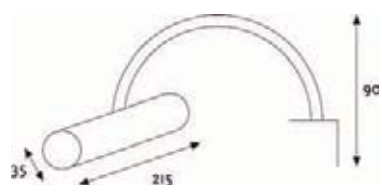

GP60

Applique alogena Halogen light fitting

fissaggio con viti
mounting by screws

Power	60W 230V
Cable	140 mm
Lamp	Halogen R7S
Material	Metal
IP Rating	IP 20

BRANT

Applique (base fissaggio a muro) Light fitting (fixing wall base)

fissaggio con viti
mounting by screws

colori vetro
glass colours ☐ ghiaccio
frost

Power	40W 230V
Cable	140 mm
Lamp	(No lamp) E14
Material	Metal
IP Rating	IP 20

fissaggio con viti
mounting by screws

FS7-SU

FS7-SI

FS7-IN

Power	9W 230V
Versions	Superficie, semincasso, incasso totale
	Surface, semirecessed, complete recessed
Lamp	Fluorescent GX53
Material	Thermoplastic
IP Rating	IP 20

Light colours