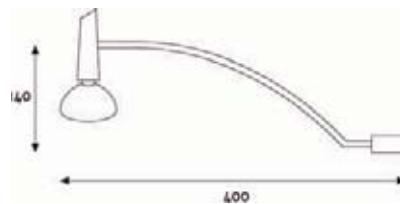

NEW CIGNO

Applique alogena dicroica con snodo
Applique for dichroic lamp with articulated joint

fissaggio con viti
mounting by screws

Power	12V MAX 20W
Cable	140 mm
Lamp	Halogen G5,3
Material	Metal
IP Rating	IP 20