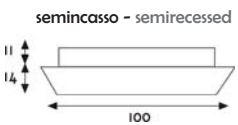

GP60

Applique alogena Halogen light fitting

fissaggio con viti
mounting by screws

Power	60W 230V
Cable	140 mm
Lamp	Halogen R7S
Material	Metal
IP Rating	IP 20

BRANT

Applique (base fissaggio a muro) Light fitting (fixing wall base)

fissaggio con viti
mounting by screws

colori vetro
glass colours ☐ ghiaccio
frost

Power	40W 230V
Cable	140 mm
Lamp	(No lamp) E14
Material	Metal
IP Rating	IP 20

fissaggio con viti
mounting by screws

FS7-SU

FS7-SI

FS7-IN

Power	9W 230V
Versions	Superficie, semincasso, incasso totale
	Surface, semirecessed, complete recessed
Lamp	Fluorescent GX53
Material	Thermoplastic
IP Rating	IP 20

Light colours